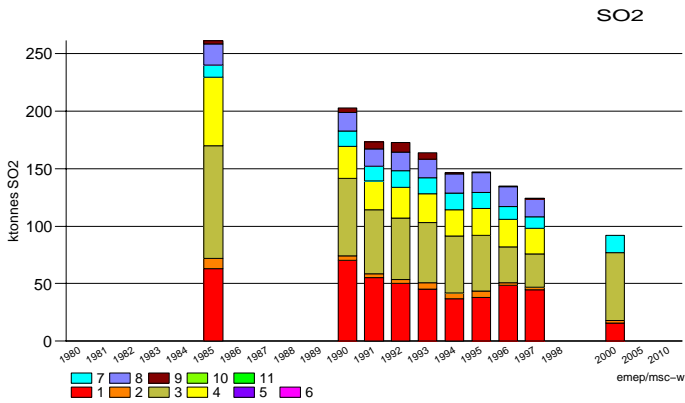

NH₃

Data for 1991–93, 2000 have not been updated.

NM_{VO}C

Data for 1991–93, 2000 have not been updated.

CO

Data for 1991–93, 2000 have not been updated.

CH₄

Data for 2000 have not been updated.

The FYR of Macedonia

Data refer to Skopje only.

Data refer to Skopje only.

Data refer to Skopje only.

The Netherlands

Data for 1985 have not been updated.

Data for 1985 have not been updated.

Data for 1985 have not been updated.