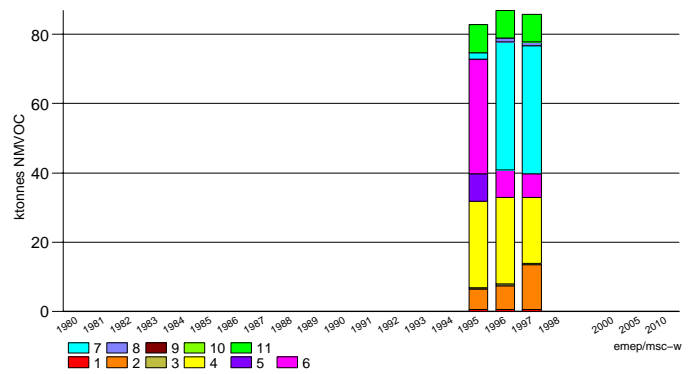

Lithuania

SO2

NOx

NH3

NMVOc

CO

CH4

Luxembourg

SO₂

Data for 1985, 1990 have not been updated.

NO_x

Data for 1985 have not been updated.

NH₃

Data for 1990, 1994, 2000 have not been updated.

NM₂VOC

Data for 1985, 1990 have not been updated.