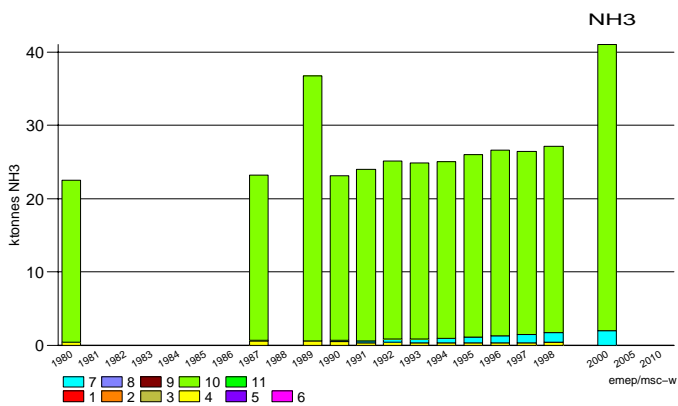

SO₂

Data for 1985, 1990 have not been updated.

NO_x

Data for 1985 have not been updated.

NH₃

Data for 1990, 1994, 2000 have not been updated.

NM₂VOC

Data for 1985, 1990 have not been updated.

CO

Data for 1985, 1990 have not been updated.

CH₄

Data for 1994, 2000 have not been updated.

Malta

Norway

Data for 1989, 2000 have not been updated.

Data for 1989, 2000 have not been updated.

Data for 1989 have not been updated.

Data for 1985, 1989, 2000 have not been updated.

Data for 1985 have not been updated.

Data for 1989 have not been updated.

Poland

Data for 1990 have not been updated.

Data for 1990 have not been updated.