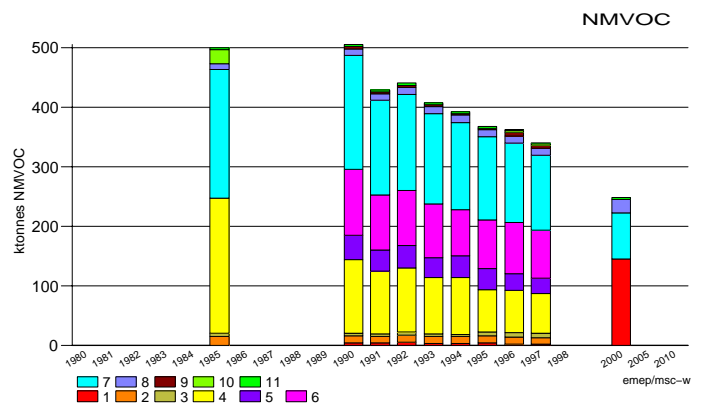

CO

Data for 1985, 1990 have not been updated.

CH₄

Data for 1994, 2000 have not been updated.

Malta

Norway

Data for 1989, 2000 have not been updated.

Data for 1989, 2000 have not been updated.

NH₃

Data for 1991–93, 2000 have not been updated.

NM_{VO}C

Data for 1991–93, 2000 have not been updated.

CO

Data for 1991–93, 2000 have not been updated.

CH₄

Data for 2000 have not been updated.

The FYR of Macedonia

Data refer to Skopje only.

Data refer to Skopje only.

Data refer to Skopje only.

The Netherlands

Data for 1985 have not been updated.

Data for 1985 have not been updated.

Data for 1985 have not been updated.