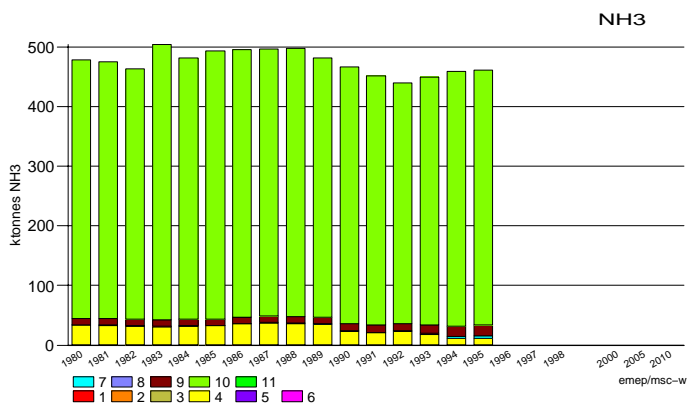

Data for 1990–96 have not been updated.

Data for 1994–96 have not been updated.

Data for 1994 have not been updated.

Data for 1991–93 have not been updated.

Data for 1990–93 have not been updated.

Data for 1994 have not been updated.

Iceland

Data for 1987, 1993, 2000 have not been updated.
Geothermal releases are included in sector 5 for 1995 and 1997.

Data for 1987, 1990-95, 2000 have not been updated.

Data for 1987, 1990-95, 2000 have not been updated.

Data for 1987, 1990-95, 2000 have not been updated.

Data for 1987, 1990-95, 2000 have not been updated.

Ireland

Data for 1996 have not been updated.

Data for 1996 have not been updated.

Data for 1990-92, 1996 have not been updated.

Data for 1990, 1996 have not been updated.

Data for 1990, 1996 have not been updated.

Italy

Latvia

Liechtenstein

Inconsistent reported total and sectoral data for 1985, 1990–94, 2000.

Inconsistent reported total and sectoral data for 1985, 1990–94, 2000.