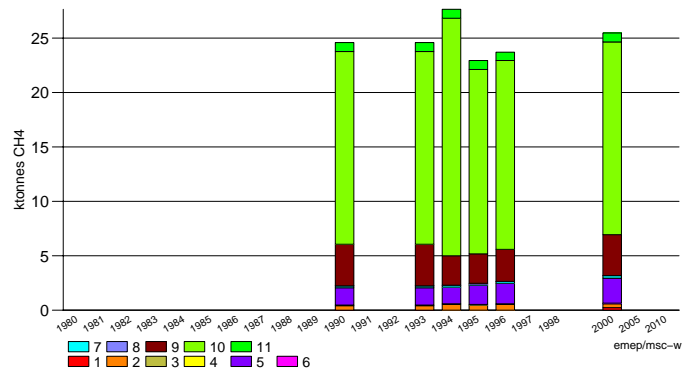

SO₂

Data for 1985, 1990 have not been updated.

NO_x

Data for 1985 have not been updated.

NH₃

Data for 1990, 1994, 2000 have not been updated.

NM₂VOC

Data for 1985, 1990 have not been updated.

CO

Data for 1985, 1990 have not been updated.

CH₄

Data for 1994, 2000 have not been updated.

Malta

Norway

Data for 1989, 2000 have not been updated.

Data for 1989, 2000 have not been updated.