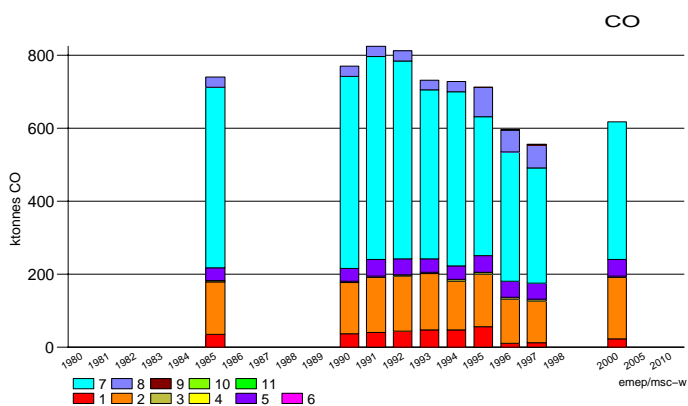

Czech Republic

Data for 1994 have not been updated.

Data for 1990–94 have not been updated.

Data for 1990–94 have not been updated.

Data for 1994 have not been updated.

Data for 1990–96 have not been updated.

Denmark

Data for 1990–93 have not been updated.

Data for 1985, 1990–93 have not been updated.

Data for 1985, 1990–91, 1993–94 have not been updated.

Data for 1985, 1990–94 have not been updated.

Data for 1985, 1990–94, 2000 have not been updated.

Data for 1985, 1990–94 have not been updated.

European Community

SO2

NOx

NH3

NM VOC

CO

CH4