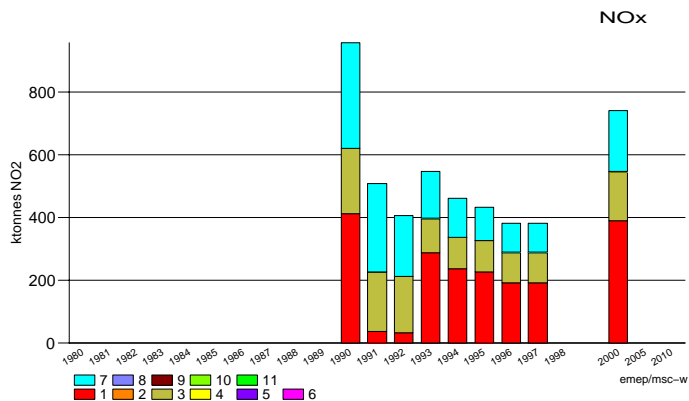

Data do not refer to all eleven source categories.