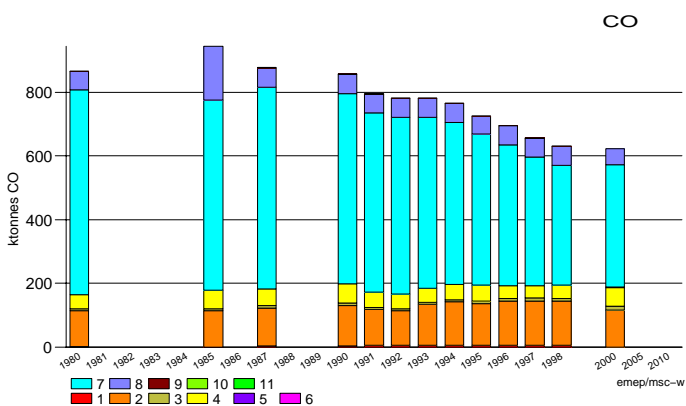

Data for 1985 have not been updated.