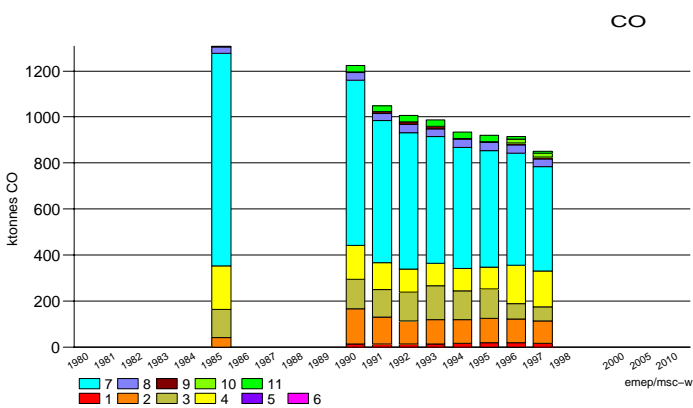

Data for 1985, 1990 have not been updated.