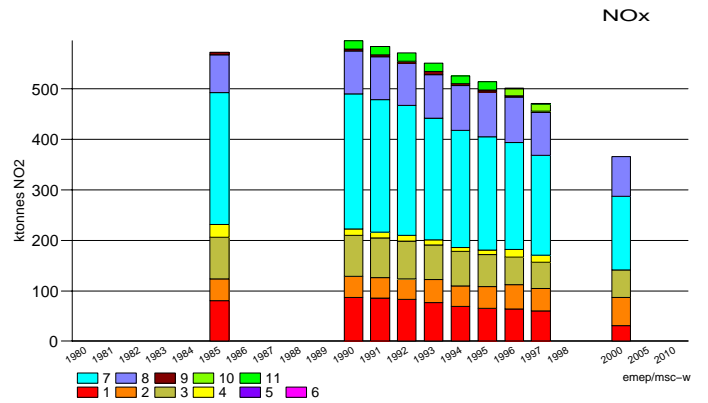

NH₃

Data for 1991–93, 2000 have not been updated.

NM_{VO}C

Data for 1991–93, 2000 have not been updated.

CO

Data for 1991–93, 2000 have not been updated.

CH₄

Data for 2000 have not been updated.

The FYR of Macedonia

Data refer to Skopje only.

Data refer to Skopje only.

Data refer to Skopje only.

The Netherlands

Data for 1985 have not been updated.

Data for 1985 have not been updated.

Data for 1985 have not been updated.