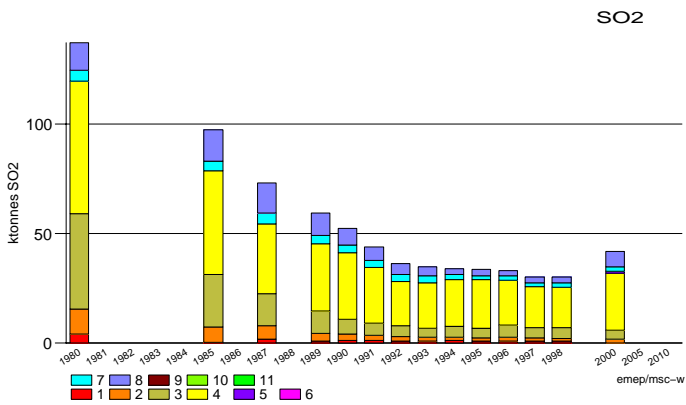

SO₂

Data for 1985, 1990 have not been updated.

NO_x

Data for 1985 have not been updated.

NH₃

Data for 1990, 1994, 2000 have not been updated.

NM₂VOC

Data for 1985, 1990 have not been updated.

CO

Data for 1985, 1990 have not been updated.

CH₄

Data for 1994, 2000 have not been updated.

Malta

Norway

Data for 1989, 2000 have not been updated.

Data for 1989, 2000 have not been updated.