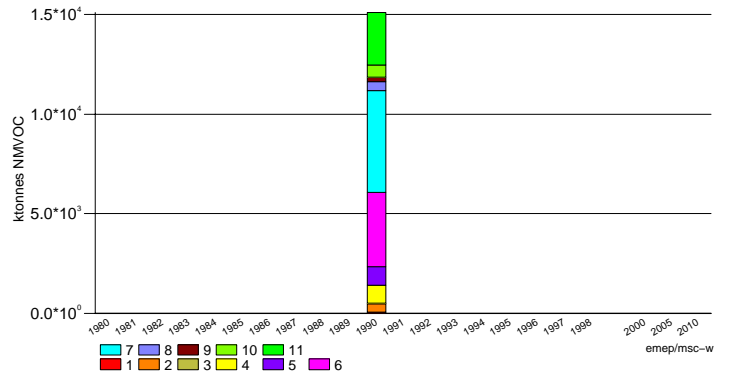

Denmark

Data for 1990–93 have not been updated.

Data for 1985, 1990–93 have not been updated.

Data for 1985, 1990–91, 1993–94 have not been updated.

Data for 1985, 1990–94 have not been updated.

Data for 1985, 1990–94, 2000 have not been updated.

Data for 1985, 1990–94 have not been updated.

European Community

SO2

NOx

NH3

NM VOC

CO

CH4

Finland

Data for 1990 have not been updated.

Data for 1990 have not been updated.

France

Georgia

Germany

Data for 1987–92, 1994–95 have not been updated.

Data for 1987–92, 1994–95 have not been updated.