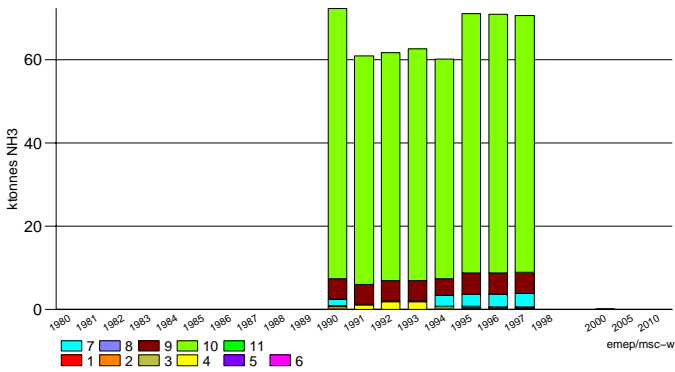

Data for 1993, 1995 have not been updated.

Data for 1992, 1993-94 have not been updated.

Slovenia

Spain

Sweden

Data for 1990-95, 2000 have not been updated.

Data for 1990-95, 2000 have not been updated.

Data for 1990-94, 2000 have not been updated.

Data for 1990, 2000 have not been updated.

Data for 1990-95, 2000 have not been updated.

Data for 1990-95, 2000 have not been updated.

Switzerland

SO₂

Data for 1991–93, 2000 have not been updated.

NO_x

Data for 1991–93, 2000 have not been updated.

NH₃

Data for 1991–93, 2000 have not been updated.

NM_{VO}C

Data for 1991–93, 2000 have not been updated.

CO

Data for 1991–93, 2000 have not been updated.

CH₄

Data for 2000 have not been updated.