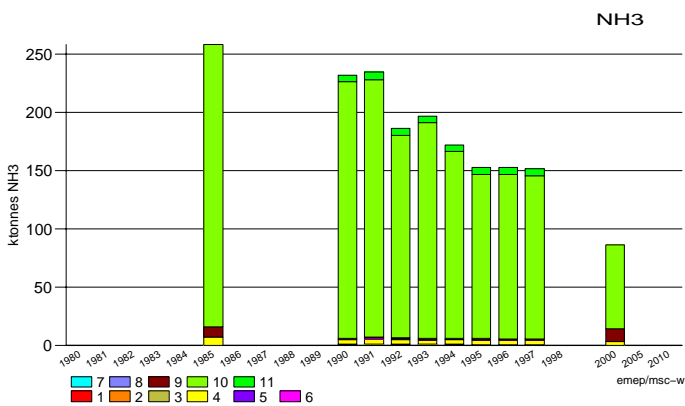

NH₃

Data for 1991–93, 2000 have not been updated.

NM_{VO}C

Data for 1991–93, 2000 have not been updated.

CO

Data for 1991–93, 2000 have not been updated.

CH₄

Data for 2000 have not been updated.

The FYR of Macedonia

Data refer to Skopje only.

Data refer to Skopje only.

Data refer to Skopje only.

The Netherlands

Data for 1985 have not been updated.

Data for 1985 have not been updated.

Data for 1985 have not been updated.