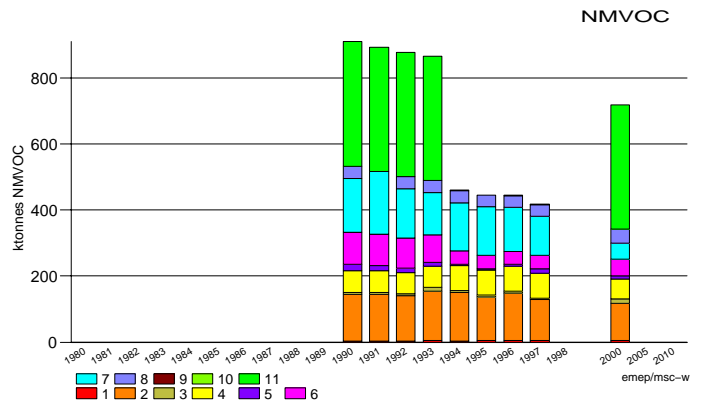

CO

Data for 1985, 1990 have not been updated.

CH₄

Data for 1994, 2000 have not been updated.

Malta

Norway

Data for 1989, 2000 have not been updated.

Data for 1989, 2000 have not been updated.

Data for 1993, 1995 have not been updated.

Data for 1992, 1993-94 have not been updated.

Slovenia

Spain

Sweden

Data for 1990-95, 2000 have not been updated.

Data for 1990-95, 2000 have not been updated.

Data for 1990-94, 2000 have not been updated.

Data for 1990, 2000 have not been updated.

Data for 1990-95, 2000 have not been updated.

Data for 1990-95, 2000 have not been updated.

Switzerland

SO₂

Data for 1991–93, 2000 have not been updated.

NO_x

Data for 1991–93, 2000 have not been updated.

NH₃

Data for 1991–93, 2000 have not been updated.

NM_{VO}C

Data for 1991–93, 2000 have not been updated.

CO

Data for 1991–93, 2000 have not been updated.

CH₄

Data for 2000 have not been updated.