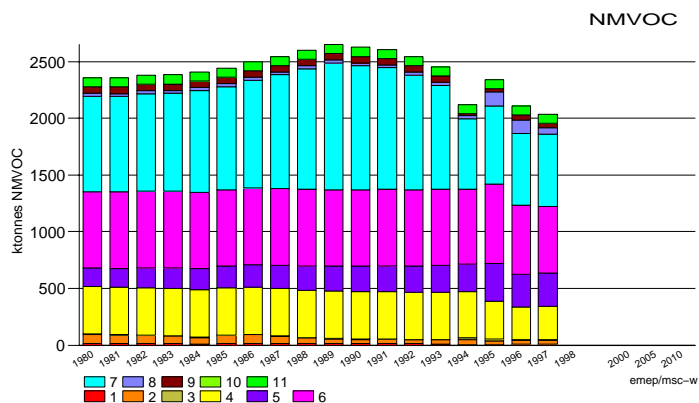

CO

Data for 1985, 1990 have not been updated.

CH₄

Data for 1994, 2000 have not been updated.

Malta

Norway

Data for 1989, 2000 have not been updated.

Data for 1989, 2000 have not been updated.

NH₃

Data for 1991–93, 2000 have not been updated.

NM_{VO}C

Data for 1991–93, 2000 have not been updated.

CO

Data for 1991–93, 2000 have not been updated.

CH₄

Data for 2000 have not been updated.

Data do not refer to all eleven source categories.

Data do not refer to all eleven source categories.

Data do not refer to all eleven source categories.

United Kingdom

Data for 1980–96 have not been updated.

Data for 1980–96 have not been updated.

Data for 1980–96 have not been updated.

Data for 1980–96 have not been updated.

Data for 1980–95 have not been updated.

United States

Data for 1990–92, 2000 have not been updated.