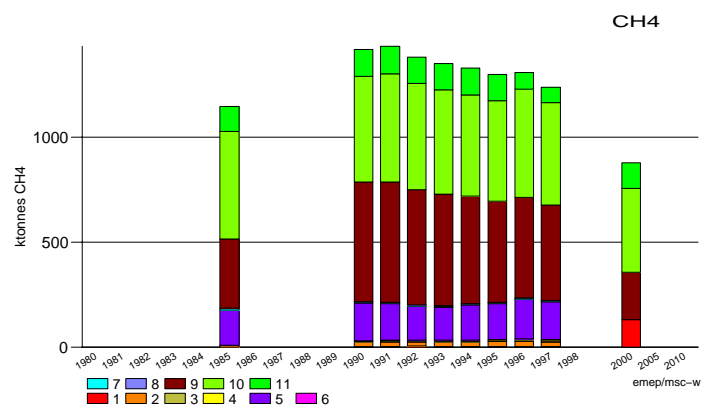

Data for 1985, 2000 have not been updated.