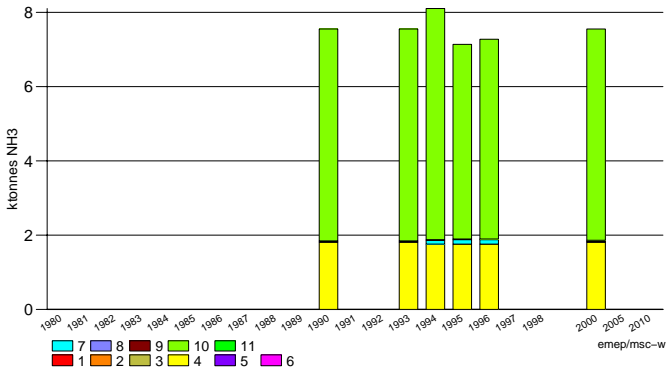

SO₂

Data for 1985, 1990 have not been updated.

NO_x

Data for 1985 have not been updated.

NH₃

Data for 1990, 1994, 2000 have not been updated.

NM₂VOC

Data for 1985, 1990 have not been updated.

CO

Data for 1985, 1990 have not been updated.

CH₄

Data for 1994, 2000 have not been updated.

Malta

Norway

Data for 1989, 2000 have not been updated.

Data for 1989, 2000 have not been updated.