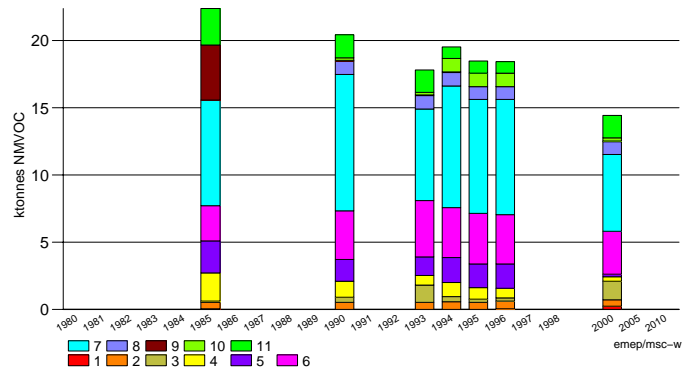

SO₂

Data for 1985, 1990 have not been updated.

NO_x

Data for 1985 have not been updated.

NH₃

Data for 1990, 1994, 2000 have not been updated.

NM₂VOC

Data for 1985, 1990 have not been updated.

CO

Data for 1985, 1990 have not been updated.

CH₄

Data for 1994, 2000 have not been updated.

Malta

Norway

Data for 1989, 2000 have not been updated.

Data for 1989, 2000 have not been updated.