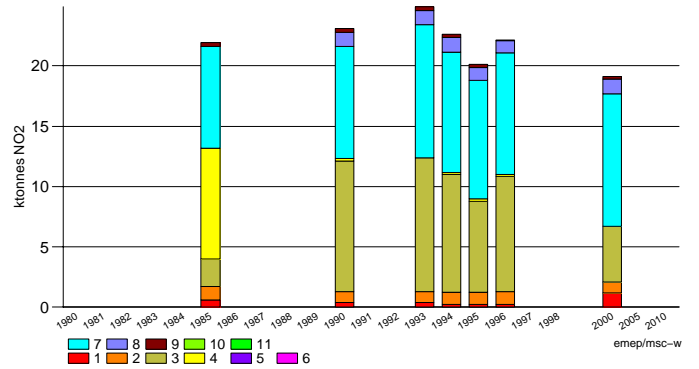

Lithuania

SO2

NOx

NH3

NMVOc

CO

CH4

Luxembourg

SO₂

Data for 1985, 1990 have not been updated.

NO_x

Data for 1985 have not been updated.

NH₃

Data for 1990, 1994, 2000 have not been updated.

NM₂VOC

Data for 1985, 1990 have not been updated.

CO

Data for 1985, 1990 have not been updated.

CH₄

Data for 1994, 2000 have not been updated.

Malta

Norway

Data for 1989, 2000 have not been updated.

Data for 1989, 2000 have not been updated.